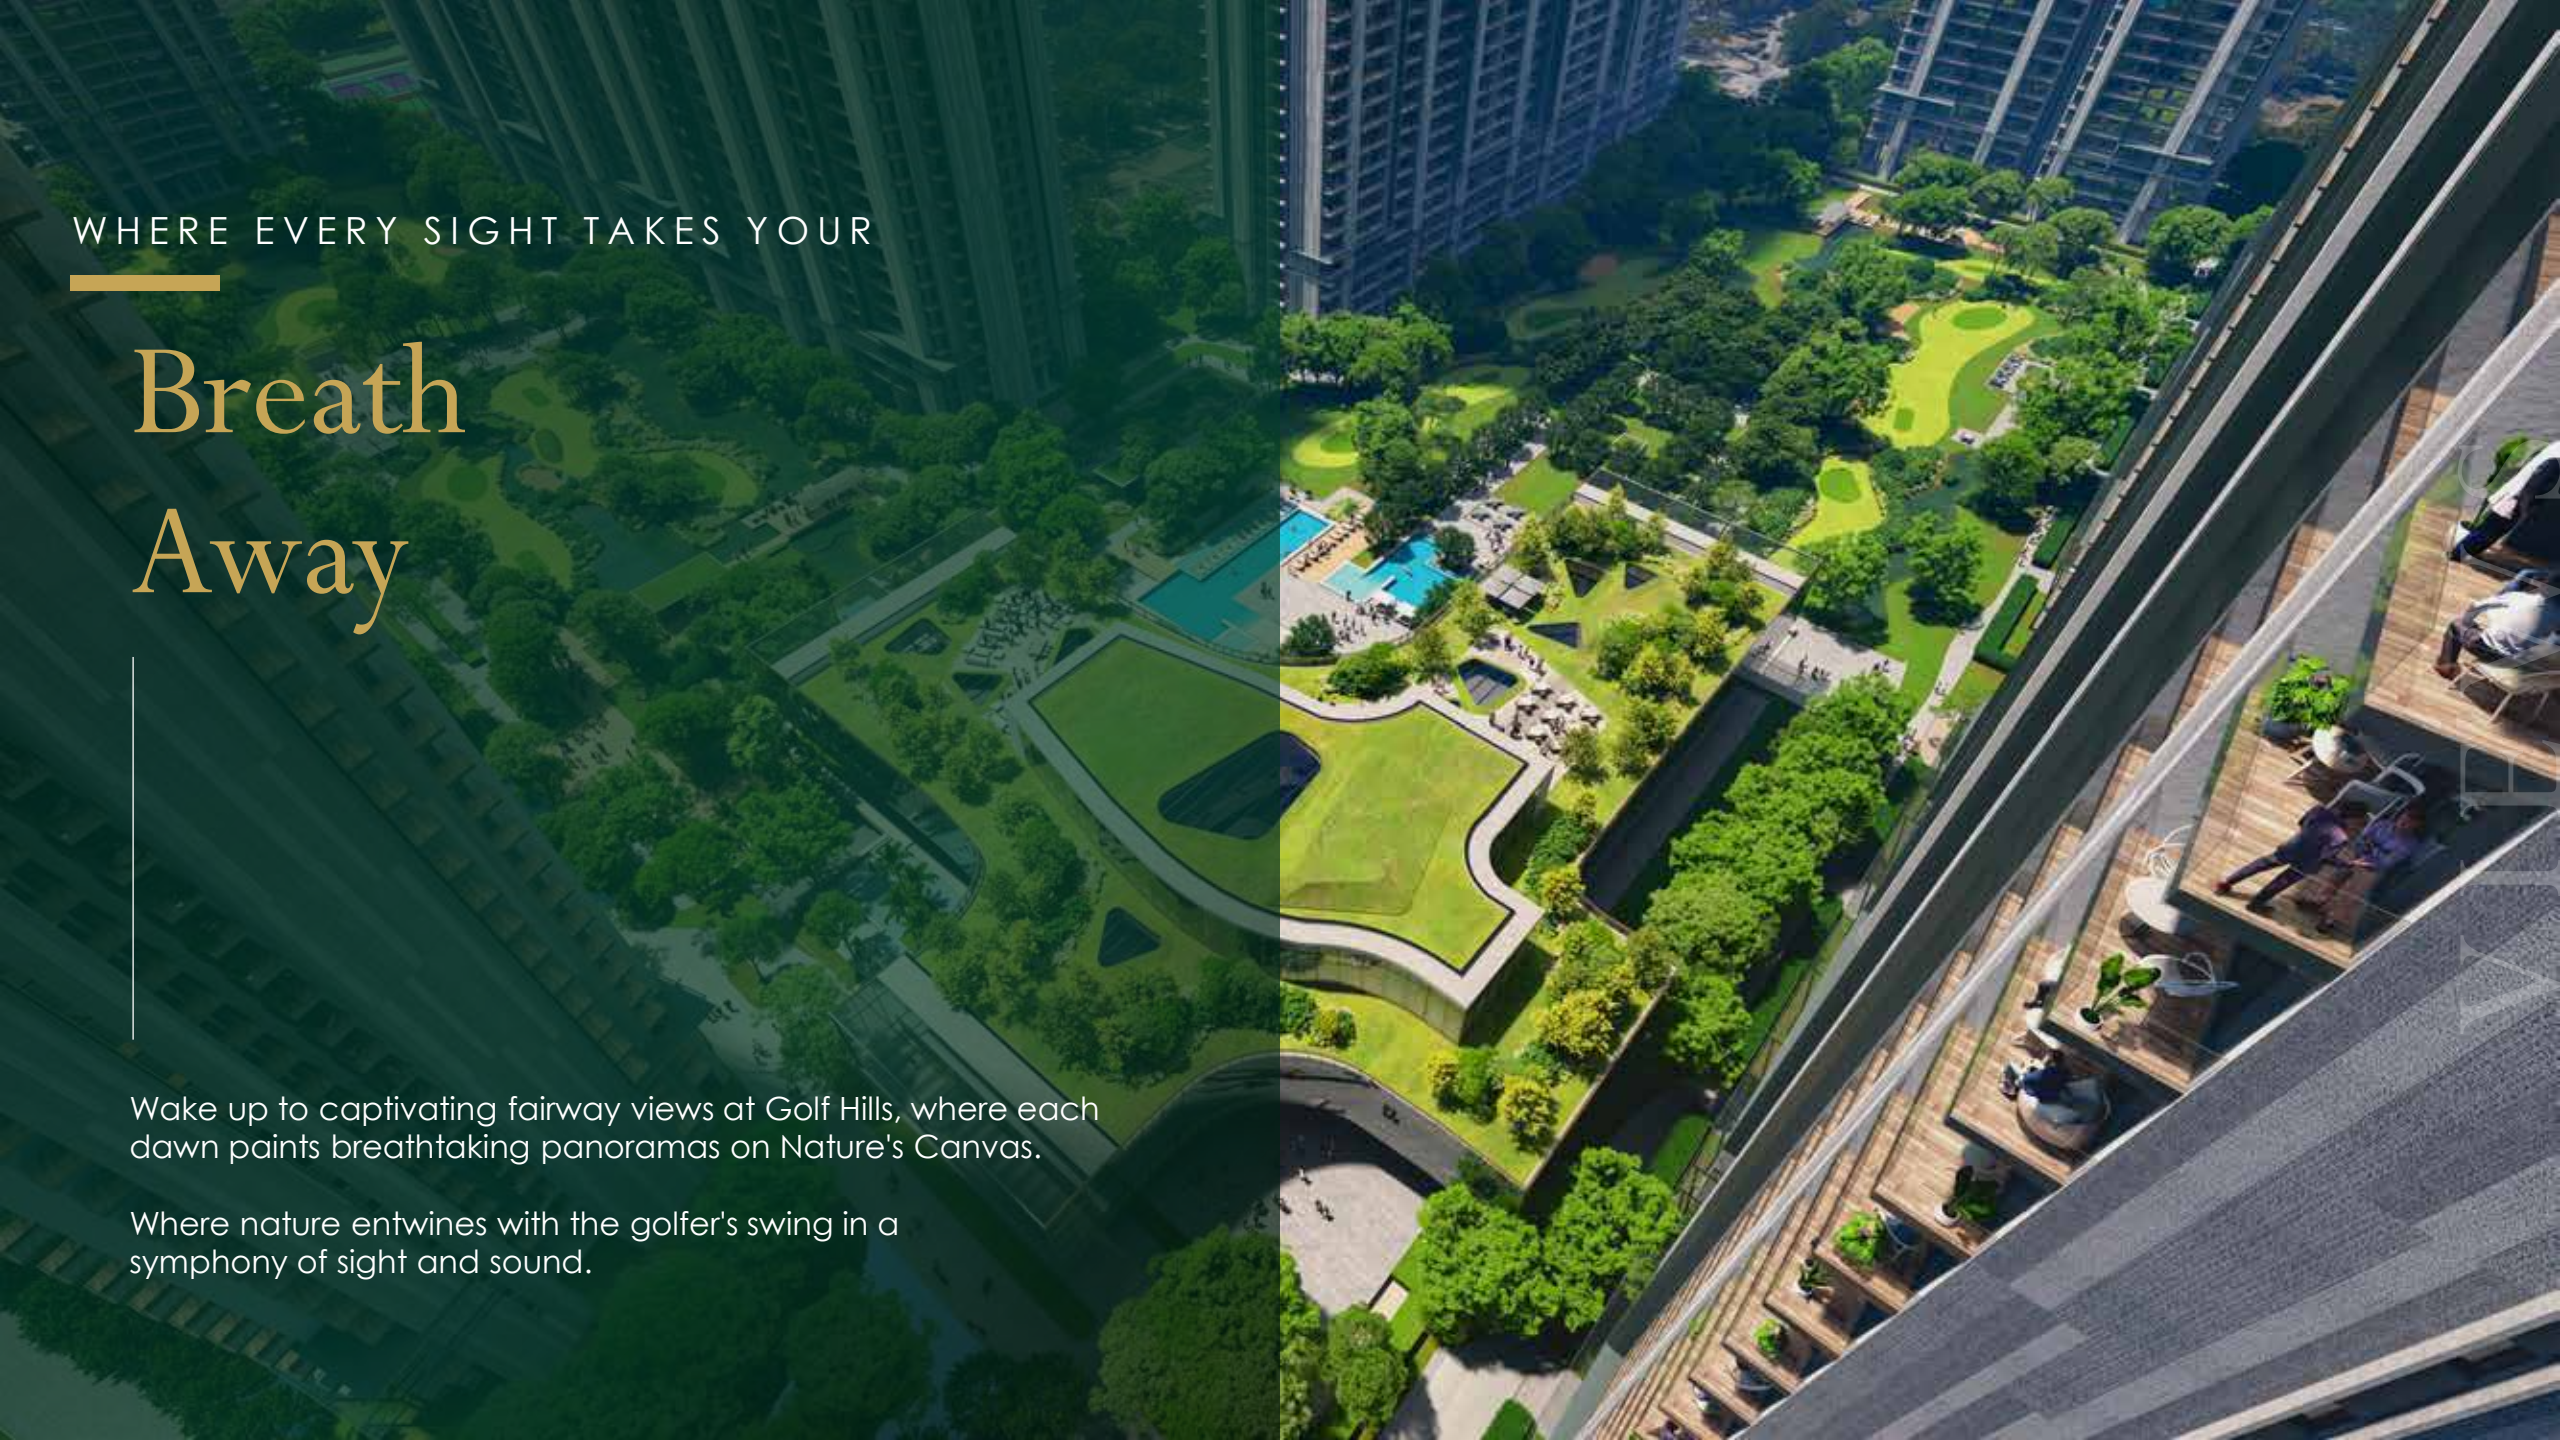

EXPERIENCE

WHERE EVERY SIGHT TAKES YOUR

Breath Away

Wake up to captivating fairway views at Golf Hills, where each dawn paints breathtaking panoramas on Nature's Canvas.

Where nature entwines with the golfer's swing in a symphony of sight and sound.